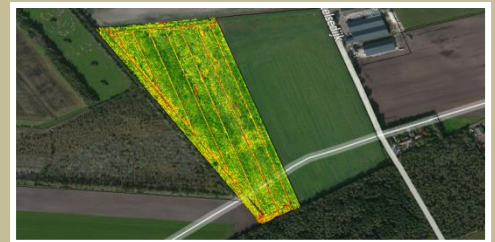

# The company

VAN DEN BORNE AARDAPPELEN

- Arable farming , Sandy soil

- Reusel, Noord-Brabant – The Netherlands

- 4 co-workers

- 160 fields, average size 3ha , average of 6 corners for each field = 13 % overlap
- Precisiontechnology since 2006, PrecisionFarming since 2009