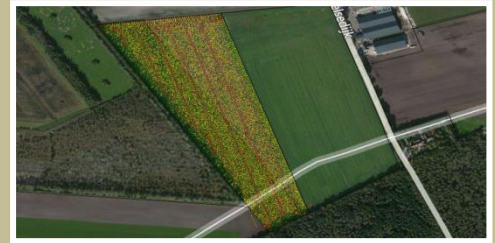

# The company

VAN DEN BORNE AARDAPPELEN

- Arable farming , Sandy soil

- Reusel, Noord-Brabant – The Netherlands

- 4 co-workers

- 160 fields, average size 3ha , average of 6 corners for each field = 13 % overlap
- Precisiontechnology since 2006, PrecisionFarming since 2009