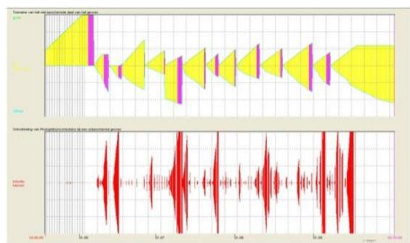

# Crop protection

VAN DEN BORNE AARDAPPELEN

7

Crop protection

Advice

Application data

Sensor data

Remote sensing