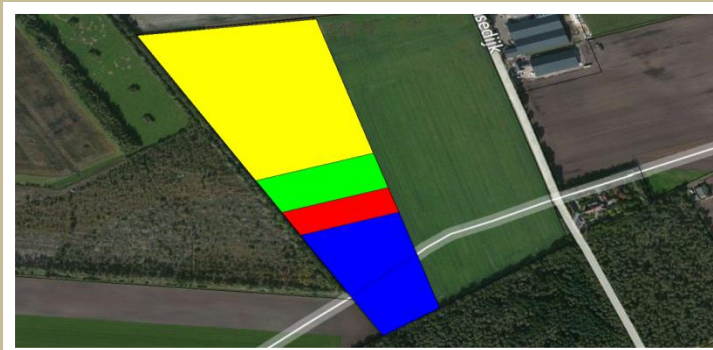

# The company

VAN DEN BORNE AARDAPPELEN

- Arable farming , Sandy soil

- Reusel, Noord-Brabant – The Netherlands

- 4 co-workers

- 160 fields, average size 3ha , average of 6 corners for each field = 13 % overlap
- Precisiontechnology since 2006, PrecisionFarming since 2009