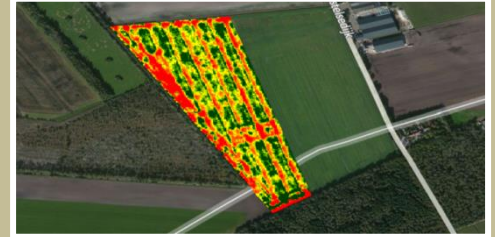

# The company

VAN DEN BORNE AARDAPPELEN

- Arable farming , Sandy soil

- Reusel, Noord-Brabant – The Netherlands

- 4 co-workers

- 160 fields, average size 3ha , average of 6 corners for each field = 13 % overlap
- Precisiontechnology since 2006, PrecisionFarming since 2009