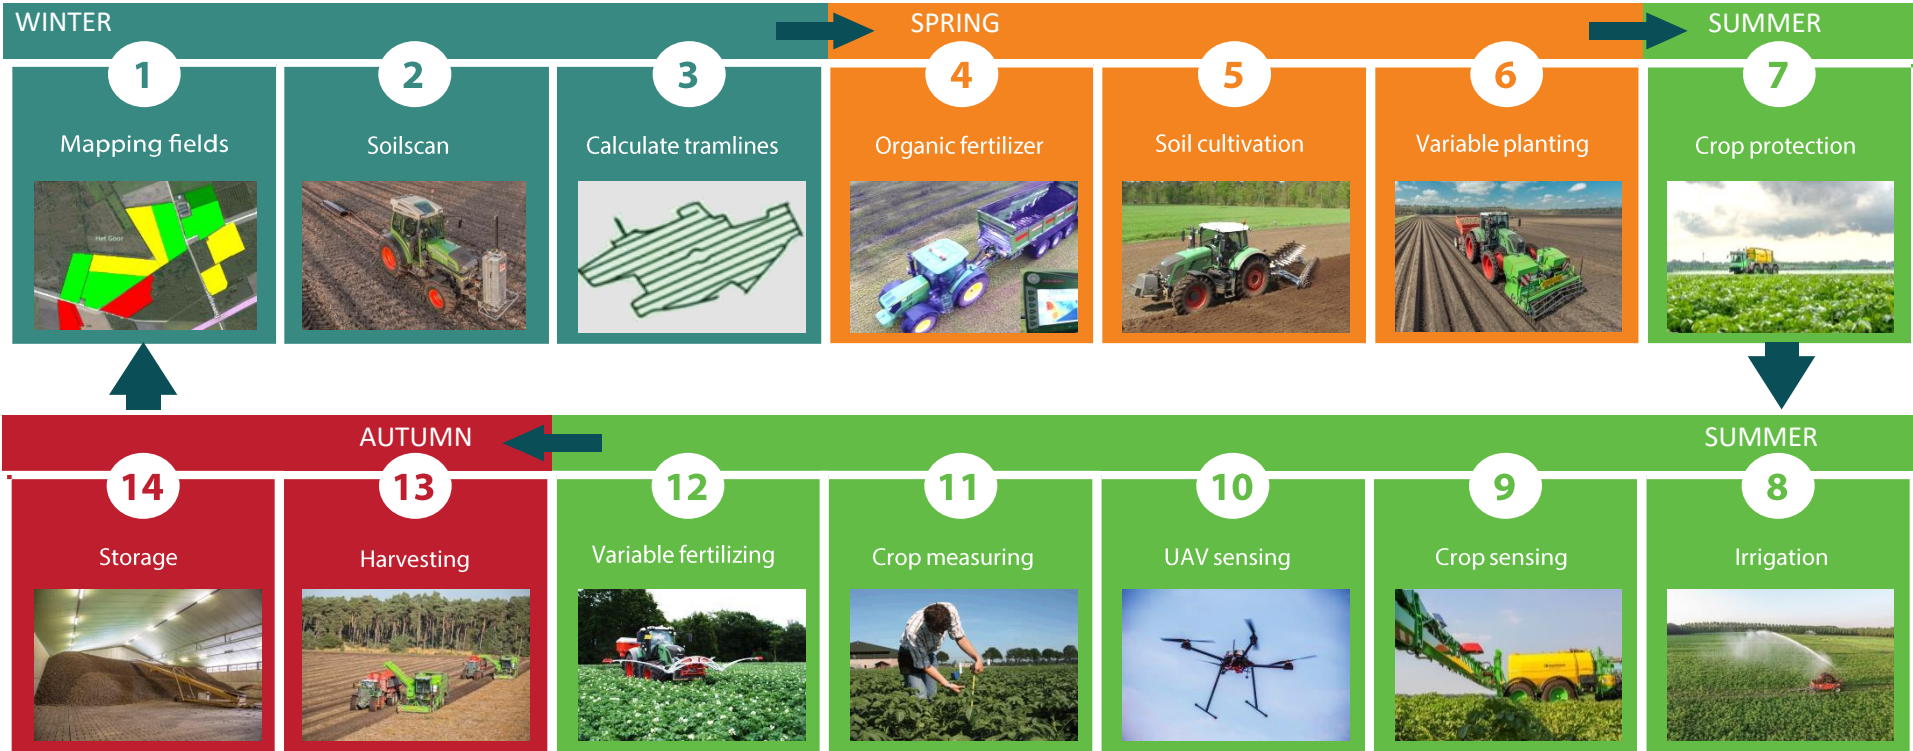

# The company

VAN DEN BORNE AARDAPPELEN

- Arable farming , Sandy soil

- Reusel, Noord-Brabant – The Netherlands

- 4 co-workers

- 160 fields, average size 3ha , average of 6 corners for each field = 13 % overlap
- Precisiontechnology since 2006, PrecisionFarming since 2009

# Accuracy of Precisionfarming ?

# Precisionfarmingcyclus

VAN DEN BORNE AARDAPPELEN